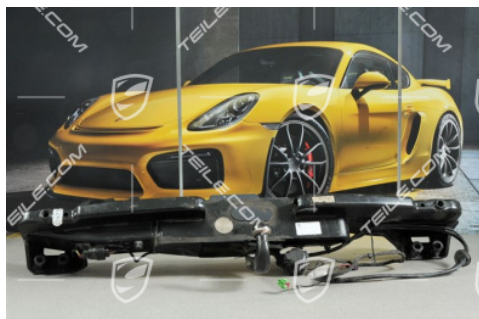

Trailer coupling, electric

 **TEILE.COM** > Porsche Cayenne > 955 > Transport & care > 002-00 Trailer coupling

Product details

Article number: 95504400276

Producer: Genuine Porsche parts

Condition: **used**
Signs of wear are visible on the picture

Suitable for: Porsche Cayenne, 2003-2010

Side:

Manufacturer price: ~~3.332,00 €~~
(nett :2.800,00 €)

Discount: **80%**

Available: **availability on request**

Price: **666,40 €**
(nett:560,00 €)

Product description

Porsche Cayenne 955/957 Trailer coupling, electric

Galeria produktu