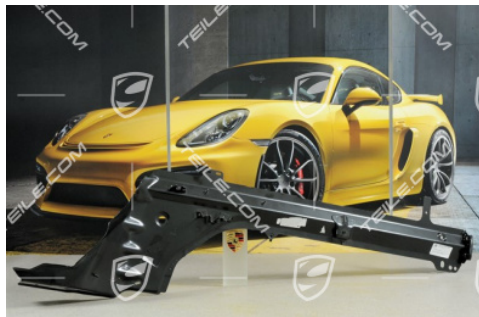

## Side member, outer part, R

 **TEILE.COM** > Porsche Boxster > 987 > Body parts > 801-10 Body front section, single parts

### Product details

Article number: 99750191601GRV

Producer: Genuine Porsche parts

Condition: **new**  
New: a brand-new, unused.

Suitable for: Porsche 911 > Model 997, 2004-2012  
Porsche Boxster > Model 987, 2005-2012  
Porsche Cayman > Model 987C, 2006-2012

### Product description

Porsche 997 / Boxster/Cayman 987 Side member, inner, RIGHT