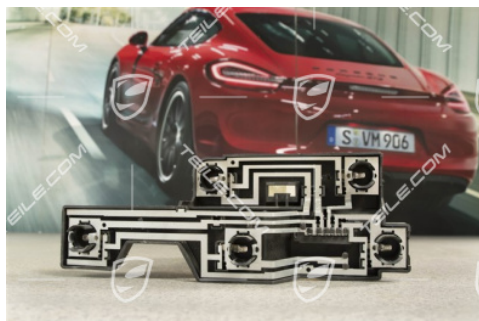

Rear / tail light bulb socket, R

 **TEILE.COM** > Porsche Boxster > 986 > > 905-05 Rear light

Product details

Article number:	98663145200
Condition:	used
Suitable for:	Porsche Boxster > Model 986, 1997-2002
Side:	Right
Manufacturer price:	38,62 € (nett :32,45 €)
Discount:	38%
Available:	ready for shipping
Price:	24,05 € (nett:20,21 €)

Product description

Rear / tail light bulb socket, R

Galeria produktu