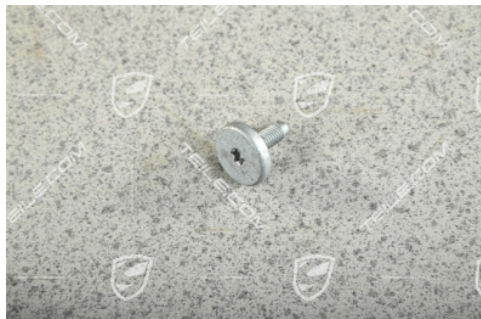

Flat head screw M6 x 15

 **TEILE.COM** > Porsche Panamera > 970 > Lighting, electrical parts > 904-10 Windscreen washer system

Product details

Article number: 99907348401

Condition: **new**

Suitable for: Porsche Panamera, 2010-2016