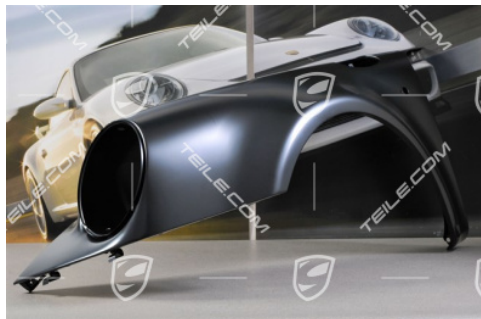

Fender, Turbo, L

 **TEILE.COM** > Porsche 911 > 964 > Body parts > 801-40 Wing

Product details

Article number: 96550303104GRV

Condition: **new**

Suitable for: Porsche 911 > Model 964, 1989-1994

Side: Left

Available: **shipping in 3-7 days***
*provided the product is available at the manufacturer

Price: **1.770,80 €**
(nett:1.488,07 €)

Product description

Fender, Turbo, L