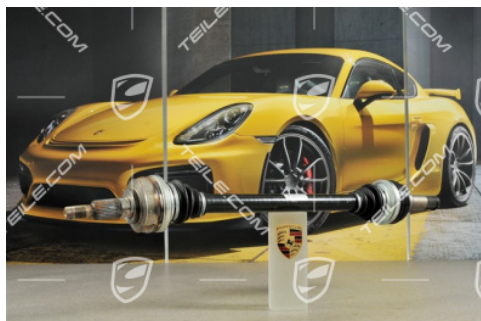

Drive shaft, differential, L=R

 **TEILE.COM** > Porsche Panamera > 970 > > 501-05 Drive shaft

Product details

Article number:	97033202403
Producer:	Genuine Porsche parts
Condition:	used Condition very good, undamaged
Suitable for:	Porsche Panamera, 2009-2016
Side:	Left = right
Manufacturer price:	1.404,02 € (nett :1.179,85 €)
Discount:	60%
Available:	ready for shipping
Price:	561,62 € (nett:471,95 €)

Product description

Porsche 970 Panamera Drive shaft, differential, rear axle LEFT=RIGHT.