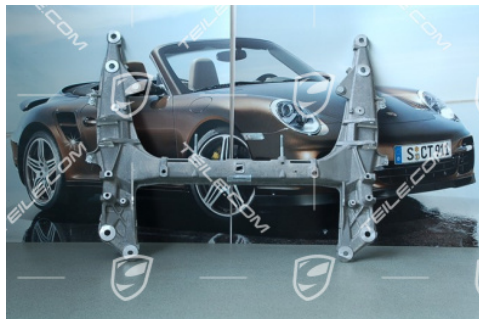

Cross member, C4 / C4S / Turbo, (all-wheel drive)

 **TEILE.COM** > Porsche 911 > 997 > Front axle, airbags > 401-00 Cross member, control arm

Product details

Article number: 99734108111

Condition: **new**

Suitable for: Porsche 911 > Model 997, 2004-2012

Available: **shipping in 3-7 days***
*provided the product is available at the manufacturer

Price: **983,36 €**
(nett:826,35 €)

Product description

Porsche 911 997 Subframe front / Cross member, C4 / C4S / Turbo (all-wheel drive)