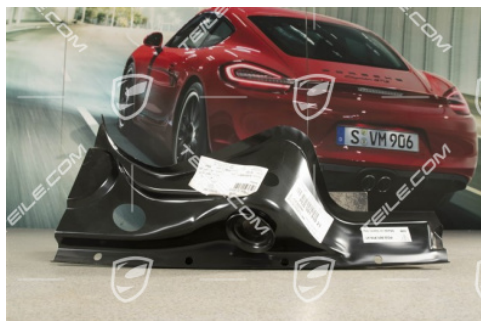

## Coupe, Wheel housing / Spring mounting, front, R

 **TEILE.COM** > 911 > Body parts > 801-10 Body front section, single parts

### Product details

Article number: PCG50191021

Condition: **new**

Suitable for: Porsche 911 > year from 1974 to 1989,  
1965-1969

Side: Right

Side:

Available: **shipping in 3-7 days\***  
\*provided the product is available at the manufacturer

### Product description

Coupe, Wheel housing / Spring mounting, front, R