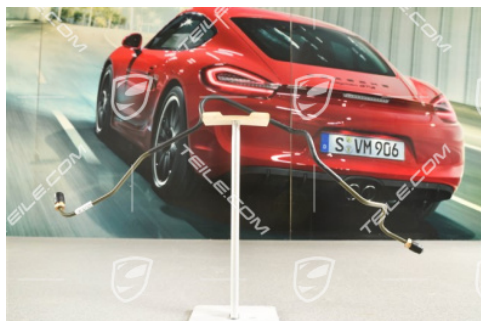

Control unit, convertible top control

 **TEILE.COM** > Porsche 911 > 992 > Body parts > 811-12 Convertible top drive

Product details

Article number: 992959257K

Condition: **new**

Suitable for: Porsche 911 > Model 992, 2019-2024

Side:

Available: **shipping in 3-7 days***
*provided the product is available at the manufacturer

Price: **439,16 €**
(nett:369,04 €)

Product description

Control unit, convertible top control

Galeria produktu