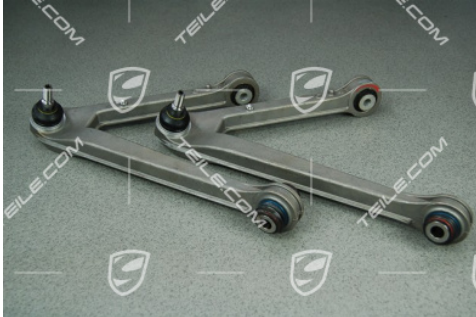

Control arm, R

 **TEILE.COM** > Porsche 911 > 993 > Rear axle > 501-00 Rear-axle wheel carrier, control arm, wheel hub

Product details

Article number:	99333104202
Producer:	Genuine Porsche parts
Condition:	used Condition very good, undamaged
Suitable for:	Porsche 911 > Model 993, 1994-1998
Side:	Right
Side:	
Manufacturer price:	745,61 € (nett : 626,56 €)
Discount:	40%
Available:	availability on request
Price:	447,37 € (nett:375,94 €)

Product description

Porsche 911 993 Control arm, rear axle, RIGHT.