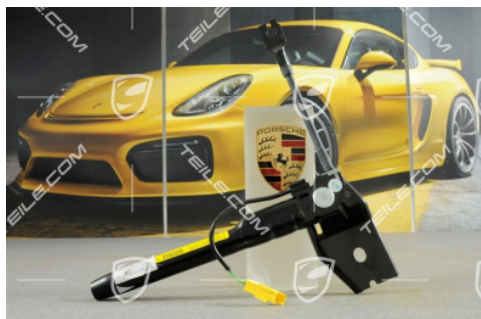

Alfa Romeo Giulietta - Seat belt pretensioner, L

 **TEILE.COM** > Andere Porsche > Body parts > 812-00 Seat belt

Product details

Article number:	50518145
Condition:	used
Suitable for:	Porsche > other models, 2010-today
Side:	Left
Manufacturer price:	178,50 € (nett :150,00 €)
Discount:	50%
Available:	ready for shipping
Price:	89,25 € (nett:75,00 €)

Product description

Alfa Romeo Giulietta - Seat belt pretensioner, L